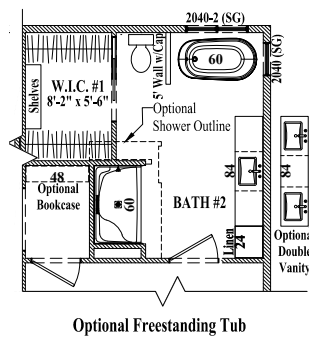

www.wardcraft.com
1-888-WARDCRAFT

3 Bedrooms, 2½ Baths

Astoria III

Optional angled island

Optional 54" x 122" Island Countertop is Square/Wood edged Laminate or Corian

Standard 42" Island Countertop is Double Roll Laminate

Optional Onyx Showers

Optional Freestanding Tub

Optional 60" x 60" Corner Shower w/Door and Double Vanity

Porch style, size, post location, window location & larger garages may have been customized, refer to floorplans for standard placement.

© 2017 Wardcraft Homes

2,160 sq ft