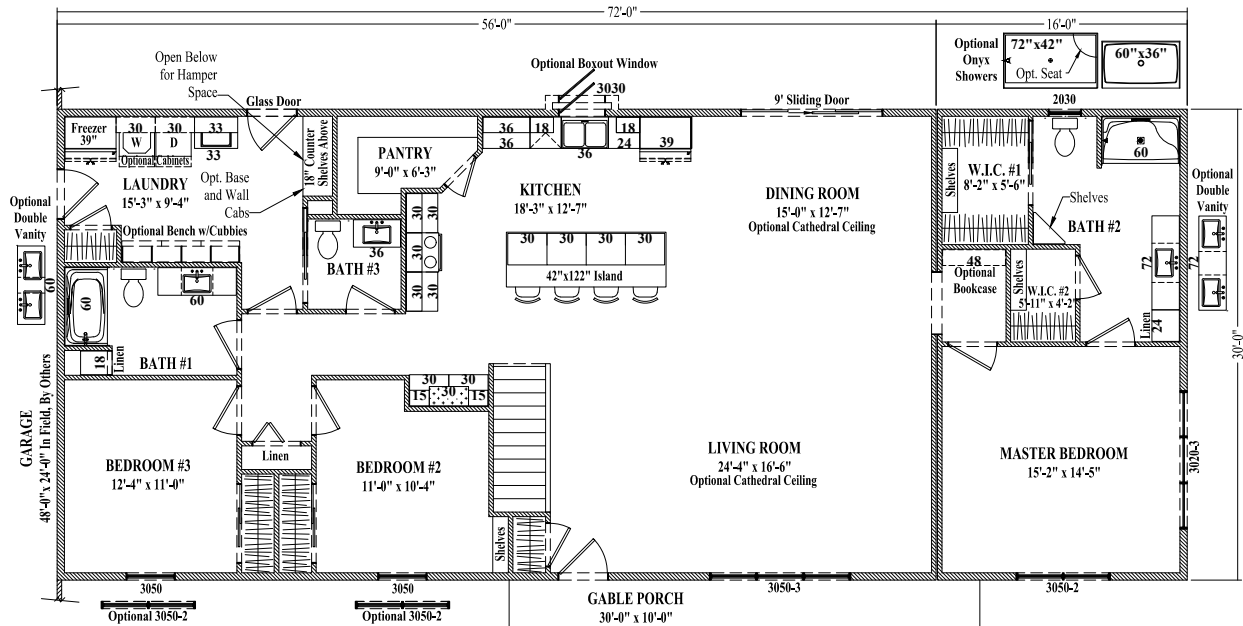

www.wardcraft.com
1-888-WARDCRAFT

3 Bedrooms, 2½ Baths

Astoria III

Optional angled island

Optional 54" x 122" Island Countertop is Square/Wood edged Laminate or Corian

Standard 42" Island Countertop is Double Roll Laminate

Optional Onyx Showers

Optional Freestanding Tub

Optional 60" x 60" Corner Shower w/Door and Double Vanity

Porch style, size, post location, window location & larger garages may have been customized, refer to floorplans for standard placement.

© 2017 Wardcraft Homes

2,160 sq ft