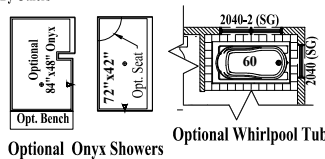

www.wardcraft.com
1-888-WARDCRAFT

3 Bedrooms, 2½ Baths

Astoria III

Optional angled island

Optional 54" x 122" Island Countertop is Square/Wood edged Laminate or Corian

Standard 42" Island Countertop is Double Roll Laminate

Optional Onyx Showers

Optional Freestanding Tub

Optional 60" x 60" Corner Shower w/Door and Double Vanity

Porch style, size, post location, window location & larger garages may have been customized, refer to floorplans for standard placement.