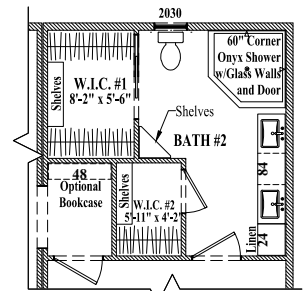

www.wardcraft.com
1-888-WARDCRAFT

3 Bedrooms, 2½ Baths

Astoria III

Optional angled island

Optional 54" x 122" Island Countertop is Square/Wood edged Laminate or Corian

Standard 42" Island Countertop is Double Roll Laminate

Optional Onyx Showers

Optional Freestanding Tub

Optional 60" x 60" Corner Shower w/Door and Double Vanity

Porch style, size, post location, window location & larger garages may have been customized, refer to floorplans for standard placement.

© 2017 Wardcraft Homes

2,160 sq ft