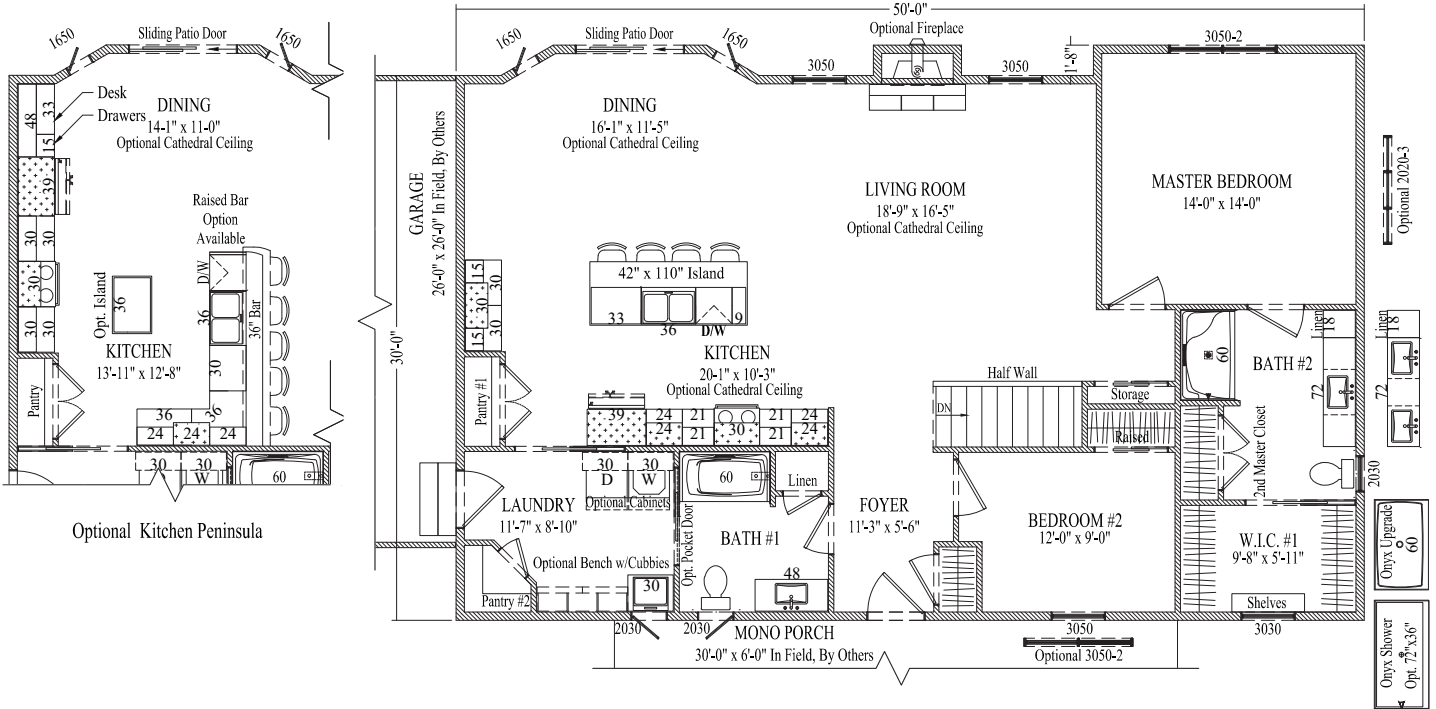

www.wardcraft.com
1-888-WARDCRAFT

2 Bedrooms, 2 Baths

Kimball

Porch style, size, post location, window location & larger garages may have been customized, refer to floorplans for standard placement.
© 2017 Wardcraft Homes

1,552 sq ft