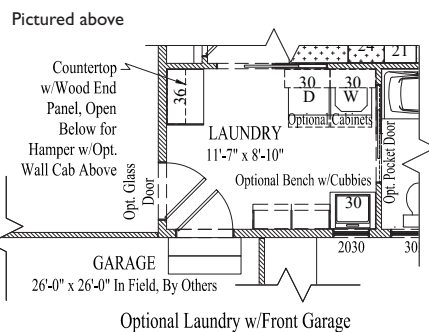

www.wardcraft.com
1-888-WARDCRAFT

2 Bedrooms, 2 Baths

Kimball

Porch style, size, post location, window location & larger garages may have been customized, refer to floorplans for standard placement.
© 2017 Wardcraft Homes

1,552 sq ft