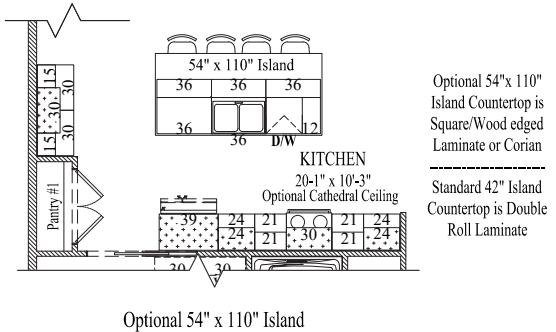

www.wardcraft.com
1-888-WARDCRAFT

2 Bedrooms, 2 Baths

Kimball

Porch style, size, post location, window location & larger garages may have been customized, refer to floorplans for standard placement.
© 2017 Wardcraft Homes

1,552 sq ft