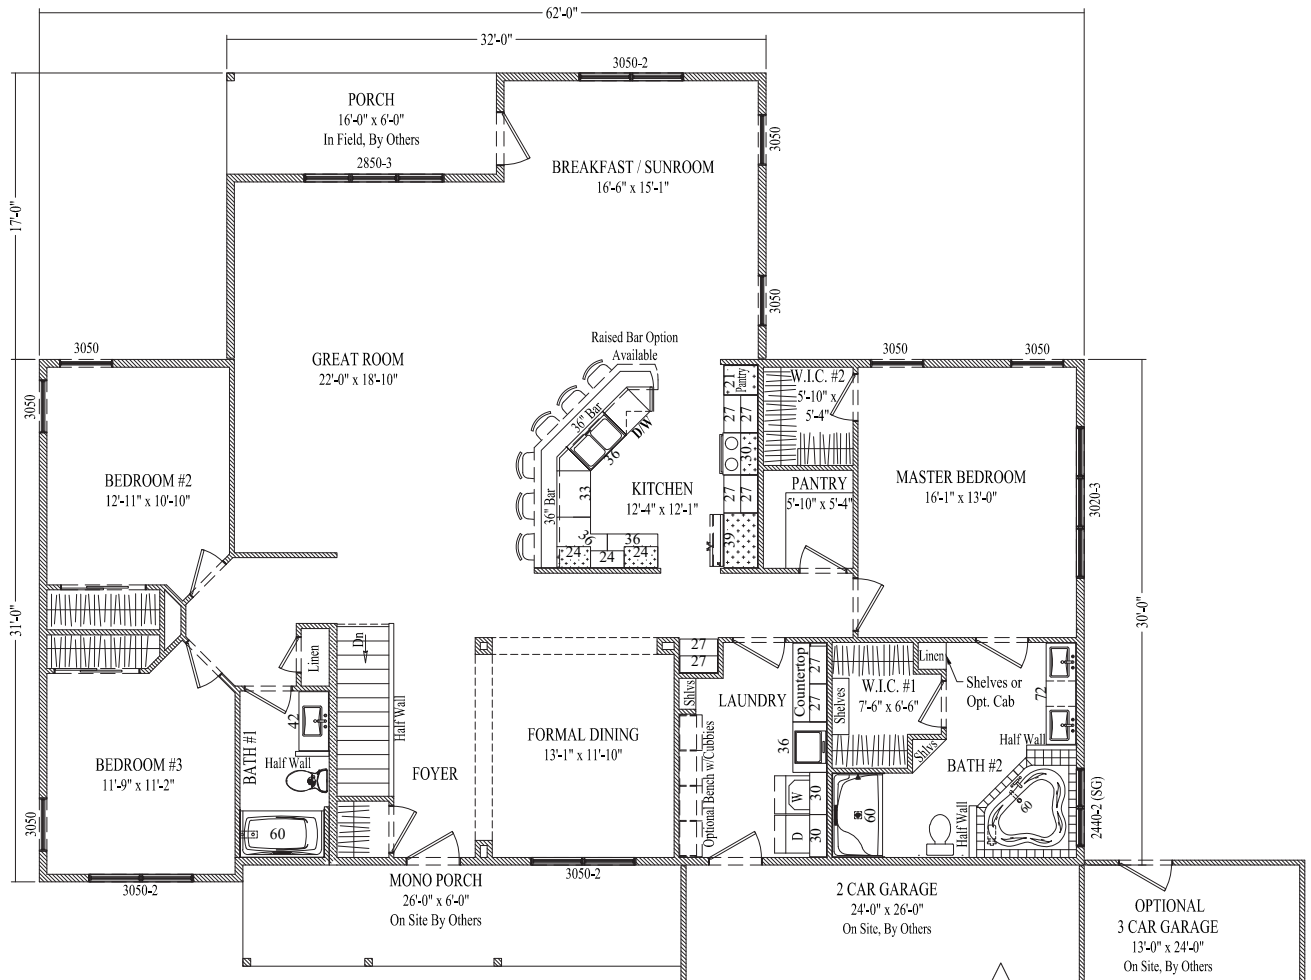

www.wardcraft.com
1-888-WARDCRAFT

3 Bedrooms, 2 Baths

Durham

Porch style, size, post location, window location & larger garages may have been customized, refer to floorplans for standard placement.
© 2007-2017 Wardcraft Homes

2,321 sq ft