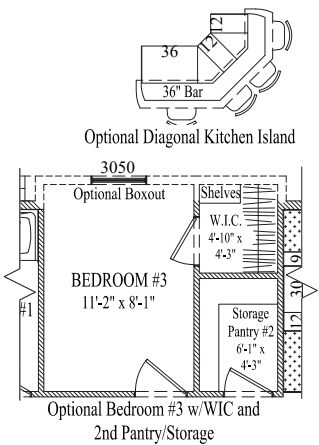

Optional vault

www.wardcraft.com
1-888-WARDCRAFT

3 Bedrooms, 2 Baths

Pinebrook

Optional Master Bath w/ Freestanding Tub

Optional Bedroom #3 w/ WIC and 2nd Pantry/Storage

Optional Large Master Bath w/ Freestanding Tub

Under construction standard kitchen shown.

1,624 sq ft

Porch style, size, post location, window location & larger garages may have been customized, refer to floorplans for standard placement.
© 2005-2017 Wardcraft Homes