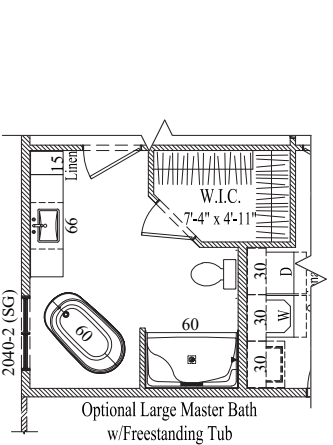

Optional vault

www.wardcraft.com
1-888-WARDCRAFT

3 Bedrooms, 2 Baths

Pinebrook

Optional Master Bath w/ Freestanding Tub

Optional Bedroom #3 w/ WIC and 2nd Pantry/Storage

Optional Large Master Bath w/ Freestanding Tub

Under construction standard kitchen shown.

1,624 sq ft

Porch style, size, post location, window location & larger garages may have been customized, refer to floorplans for standard placement.
© 2005-2017 Wardcraft Homes