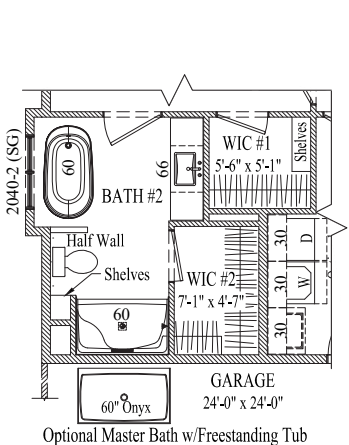

Optional vault

www.wardcraft.com
1-888-WARDCRAFT

3 Bedrooms, 2 Baths

Pinebrook

Optional Master Bath w/ Freestanding Tub

Optional Bedroom #3 w/ WIC and 2nd Pantry/Storage

Optional Large Master Bath w/ Freestanding Tub

Under construction standard kitchen shown.

1,624 sq ft

Porch style, size, post location, window location & larger garages may have been customized, refer to floorplans for standard placement.
© 2005-2017 Wardcraft Homes