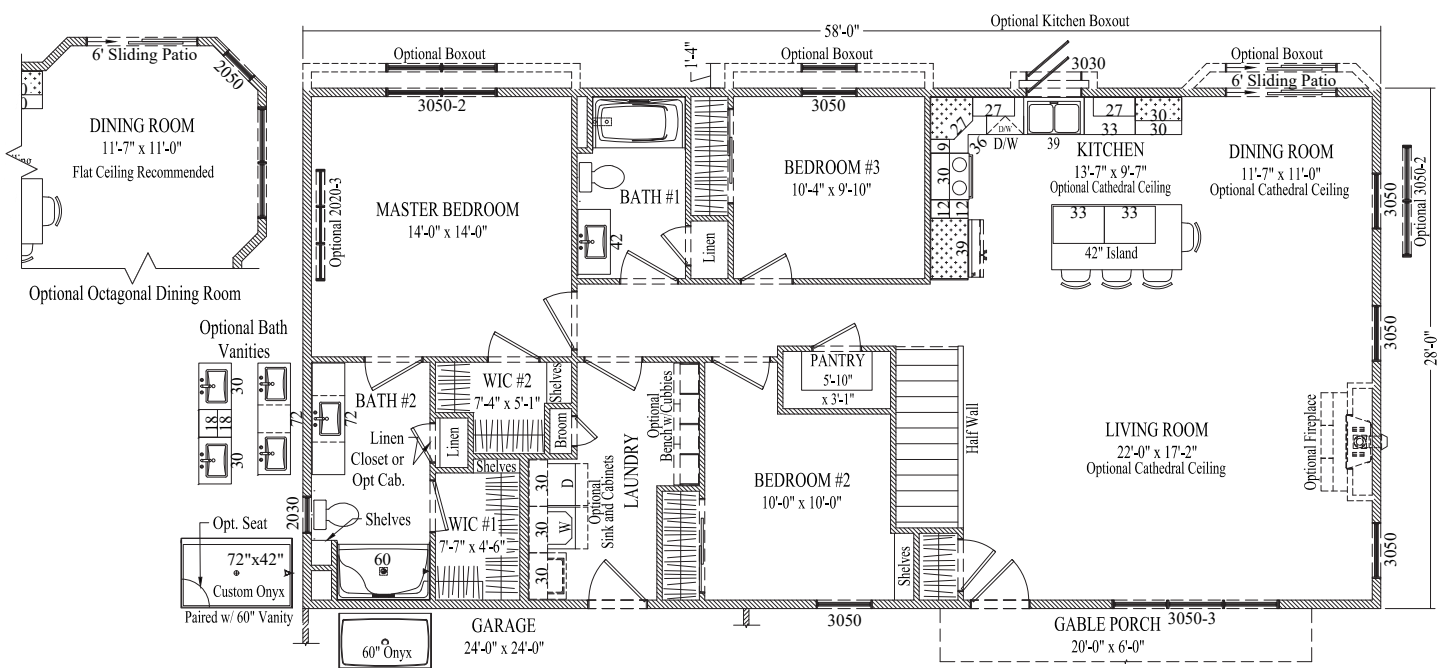

Optional vault

www.wardcraft.com
1-888-WARDCRAFT

3 Bedrooms, 2 Baths

Pinebrook

Optional Master Bath w/ Freestanding Tub

Optional Bedroom #3 w/ WIC and 2nd Pantry/Storage

Optional Large Master Bath w/ Freestanding Tub

Under construction standard kitchen shown.

1,624 sq ft

Porch style, size, post location, window location & larger garages may have been customized, refer to floorplans for standard placement.
© 2005-2017 Wardcraft Homes