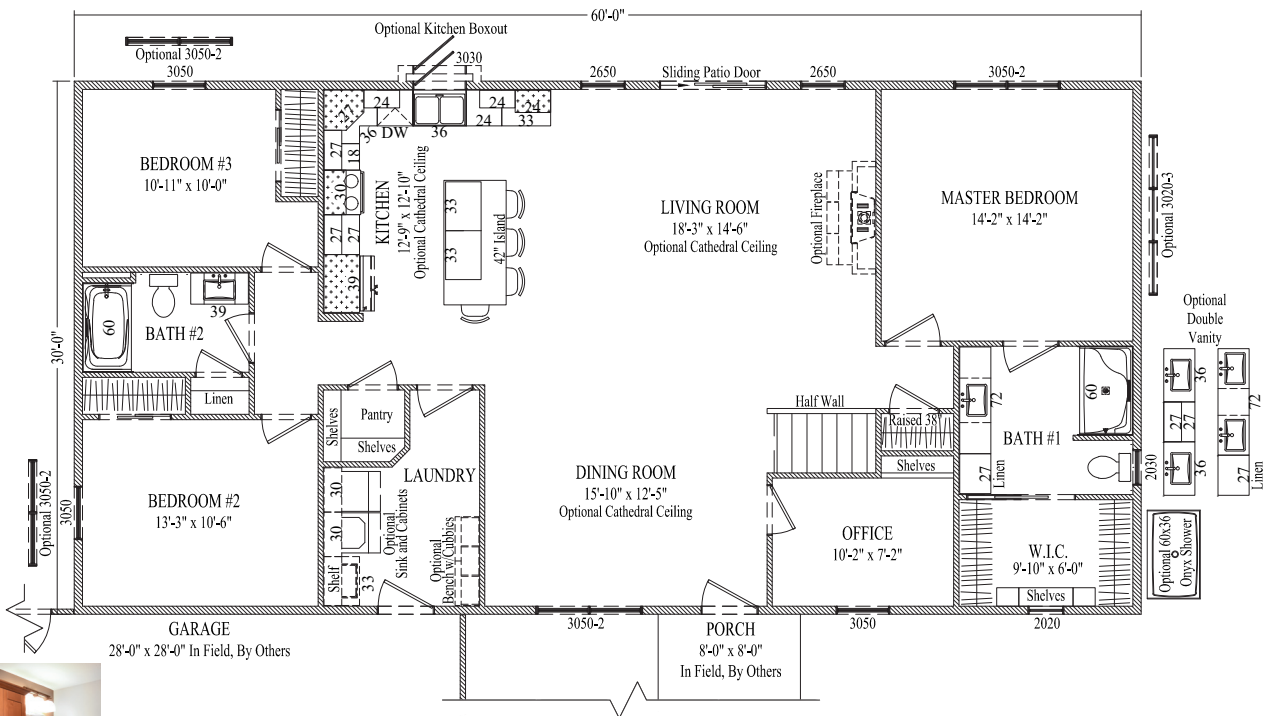

www.wardcraft.com
1-888-WARDCRAFT

3 Bedrooms, 2 Baths & Office

Odell

Optional diagonal kitchen island

Raised Bar
Option
Available

Optional Diagonal
Kitchen Island

Optional 54" x 84"
Island Countertop is
Square/Wood edged
Laminate or Corian

Standard 42" Island
Countertop is Double
Roll Laminate

Optional Laundry

Optional Master Bath
w/ Walk in Shower
Requires Boxout

Optional Master Bath w/
Double Vanity/Custom
Onyx Shower

Porch style, size, post location, window location & larger garages may have been customized, refer to floorplans for standard placement.

© 2017 Wardcraft Homes

1,800 sq ft