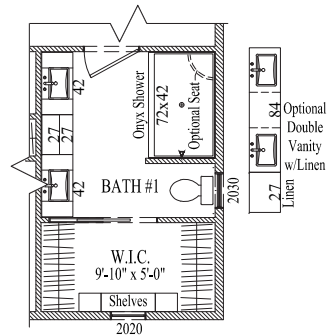

www.wardcraft.com
1-888-WARDCRAFT

3 Bedrooms, 2 Baths & Office

Odell

Optional diagonal kitchen island

Raised Bar
Option
Available

Optional Diagonal
Kitchen Island

Optional 54" x 84"
Island Countertop is
Square/Wood edged
Laminate or Corian

Standard 42" Island
Countertop is Double
Roll Laminate

Optional Laundry

Optional Master Bath
w/ Walk in Shower
Requires Boxout

Optional Master Bath w/
Double Vanity/Custom
Onyx Shower

Porch style, size, post location, window location & larger garages may have been customized, refer to floorplans for standard placement.

© 2017 Wardcraft Homes

1,800 sq ft