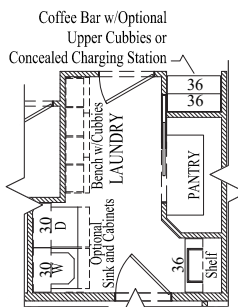

www.wardcraft.com
1-888-WARDCRAFT

3 Bedrooms, 2 Baths & Office

Odell

Optional diagonal kitchen island

Raised Bar
Option
Available

Optional Diagonal
Kitchen Island

Optional 54" x 84"
Island Countertop is
Square/Wood edged
Laminate or Corian

Standard 42" Island
Countertop is Double
Roll Laminate

Optional Laundry

Optional Master Bath
w/ Walk in Shower
Requires Boxout

Optional Master Bath w/
Double Vanity/Custom
Onyx Shower

Porch style, size, post location, window location & larger garages may have been customized, refer to floorplans for standard placement.

© 2017 Wardcraft Homes

1,800 sq ft