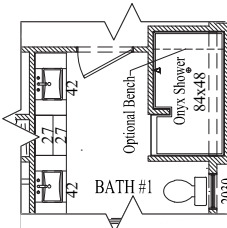

www.wardcraft.com
1-888-WARDCRAFT

3 Bedrooms, 2 Baths & Office

Odell

Optional diagonal kitchen island

Raised Bar
Option
Available

Optional Diagonal
Kitchen Island

Optional 54" x 84"
Island Countertop is
Square/Wood edged
Laminate or Corian

Standard 42" Island
Countertop is Double
Roll Laminate

Optional Laundry

Optional Master Bath
w/ Walk in Shower
Requires Boxout

Optional Master Bath w/
Double Vanity/Custom
Onyx Shower

Porch style, size, post location, window location & larger garages may have been customized, refer to floorplans for standard placement.

© 2017 Wardcraft Homes

1,800 sq ft