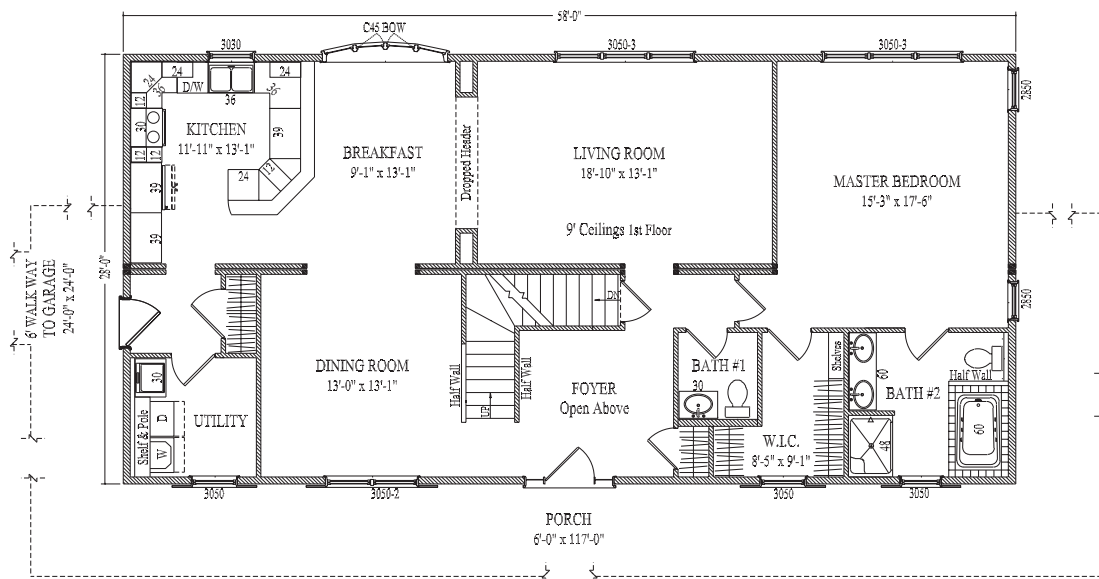

www.wardcraft.com
1-888-WARDCRAFT

3 Bedrooms, 3 1/2 Baths

Wheatridge

9' Ceilings First Floor

Second Floor

12/12 roof pitch with 9' ceilings.

© 1998-2011 Wardcraft Homes

2,616 sq ft