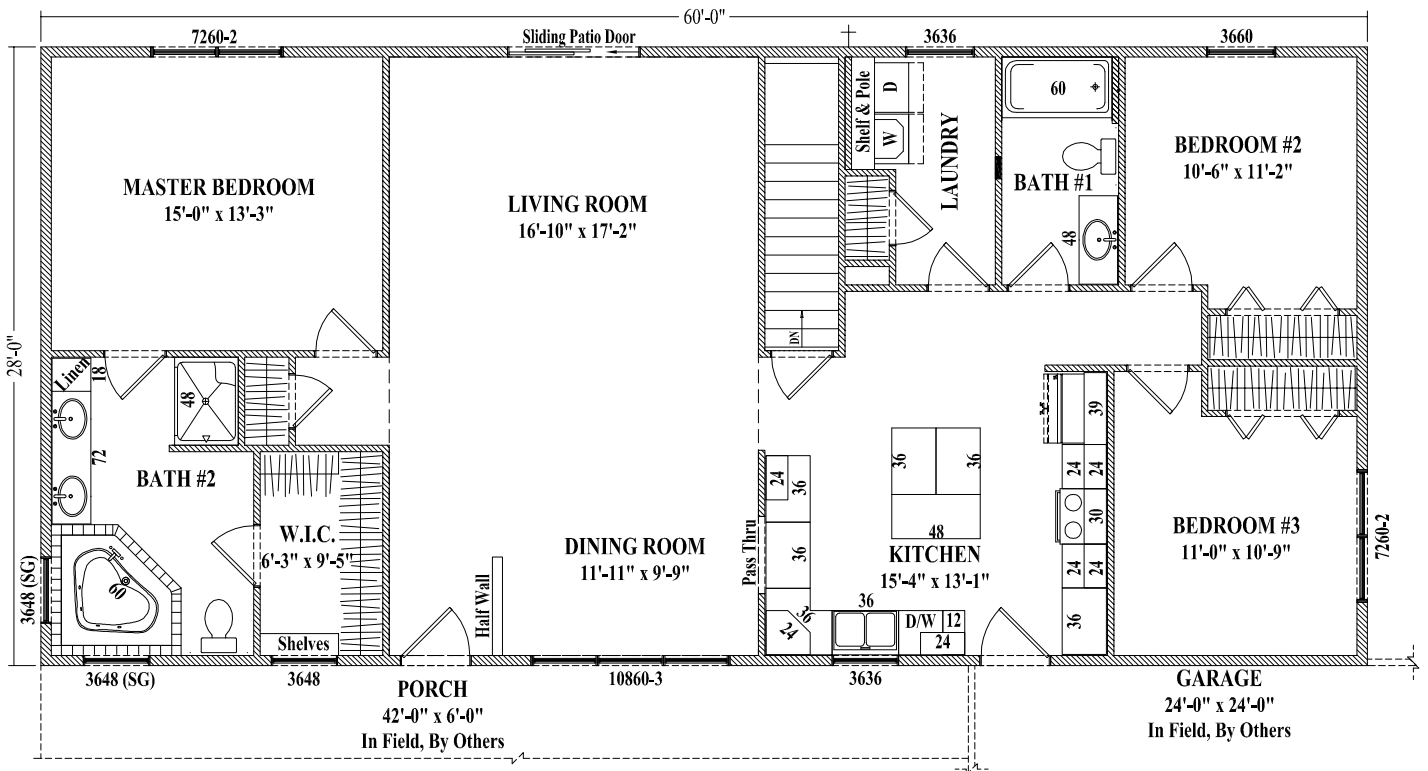

3 Bedrooms, 2 Baths

Westchester

This home features a large living room with a 9' wide patio door and is open to the dining room. A master suite features a whirlpool tub, double sink vanity and large walk-in closet. The gourmet kitchen has a pass-through to the dining room and features an oversized island. Two more bedrooms share a bathroom.

1,680 sq ft

© 2003-2011 Wardcraft Homes

Shown with 5/12 roof pitch.