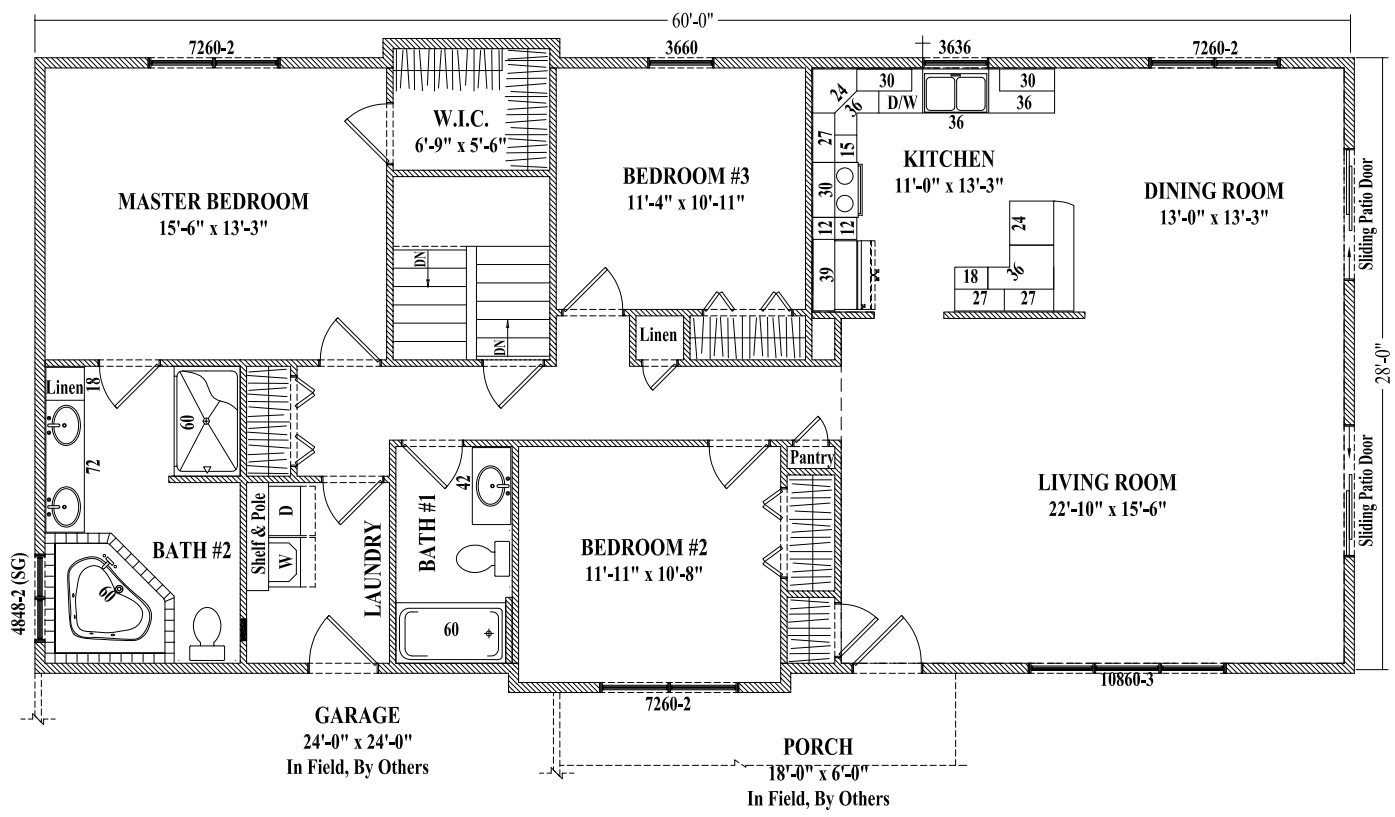

www.wardcraft.com
1-888-WARDCRAFT

3 Bedrooms, 2 Baths

Sterling I

Shown with 5/12 roof pitch.

© 1998-2011 Wardcraft Homes

1,680 sq ft