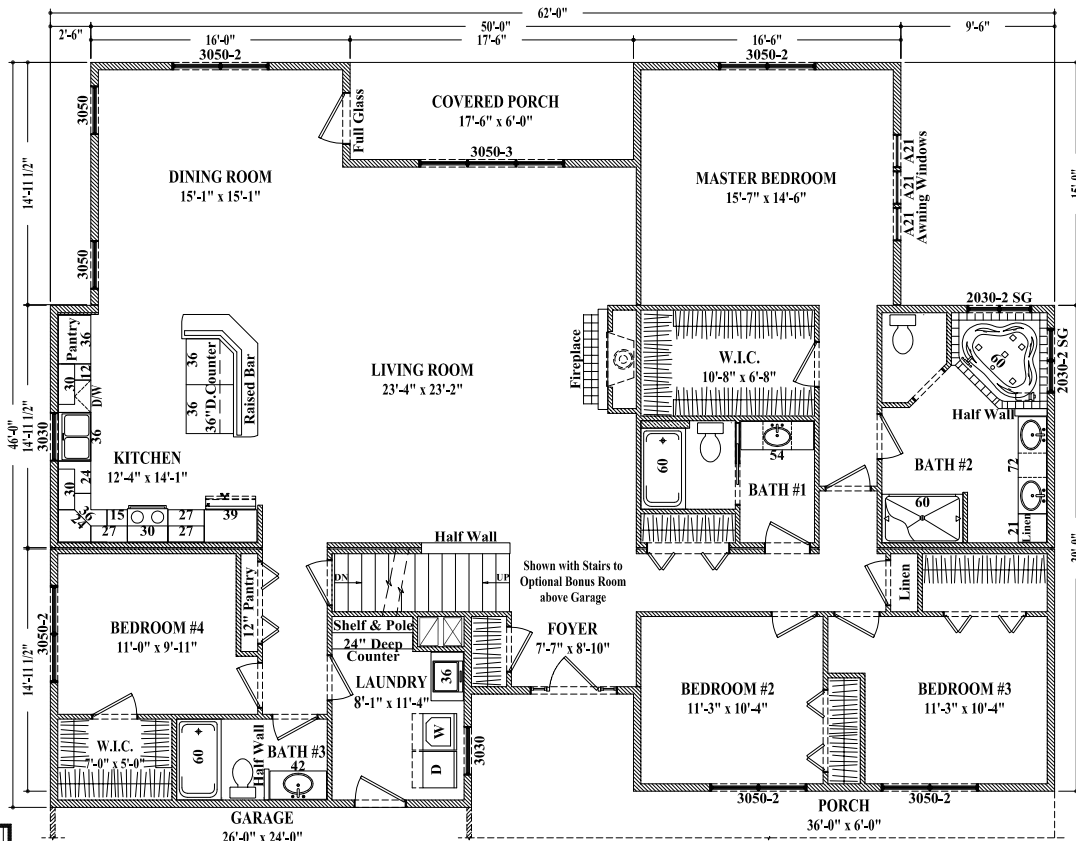

www.wardcraft.com  
1-888-WARDCRAFT

4 Bedrooms, 3 Baths

# Springfield III

Bonus Room  
684 sq ft

Shown with 9/12 roof pitch.

© 2010-2011 Wardcraft Homes

2,471 sq ft