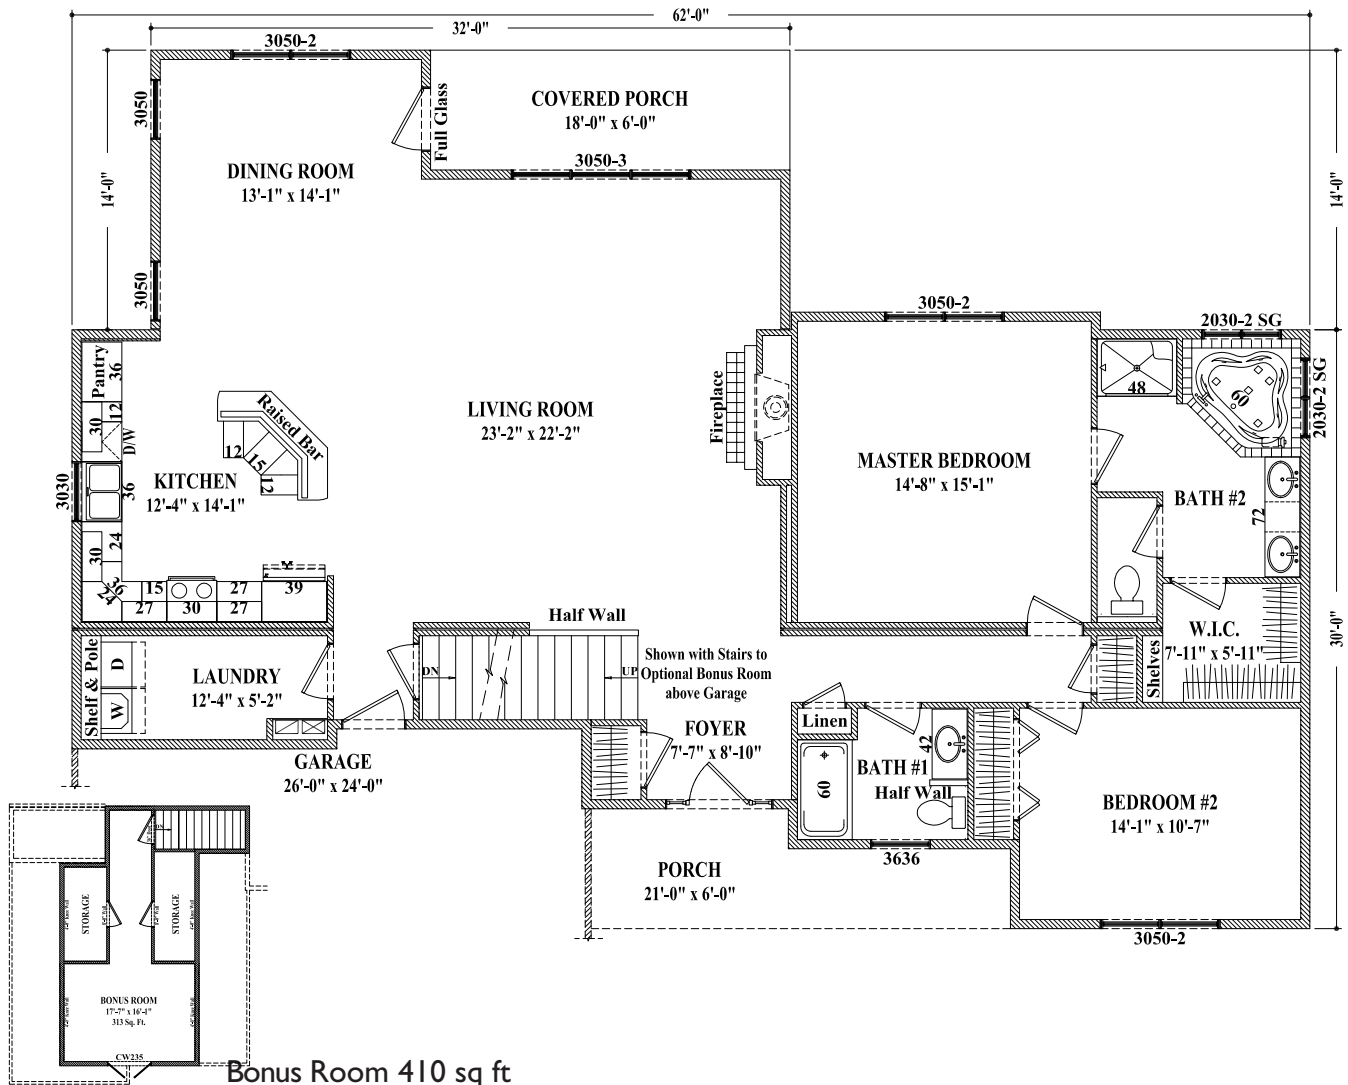

www.wardcraft.com
1-888-WARDCRAFT

2 Bedrooms, 2 Baths

Springfield I

Bonus Room 410 sq ft

Shown with 9/12 roof pitch.

© 2010-2011 Wardcraft Homes

1,865 sq ft