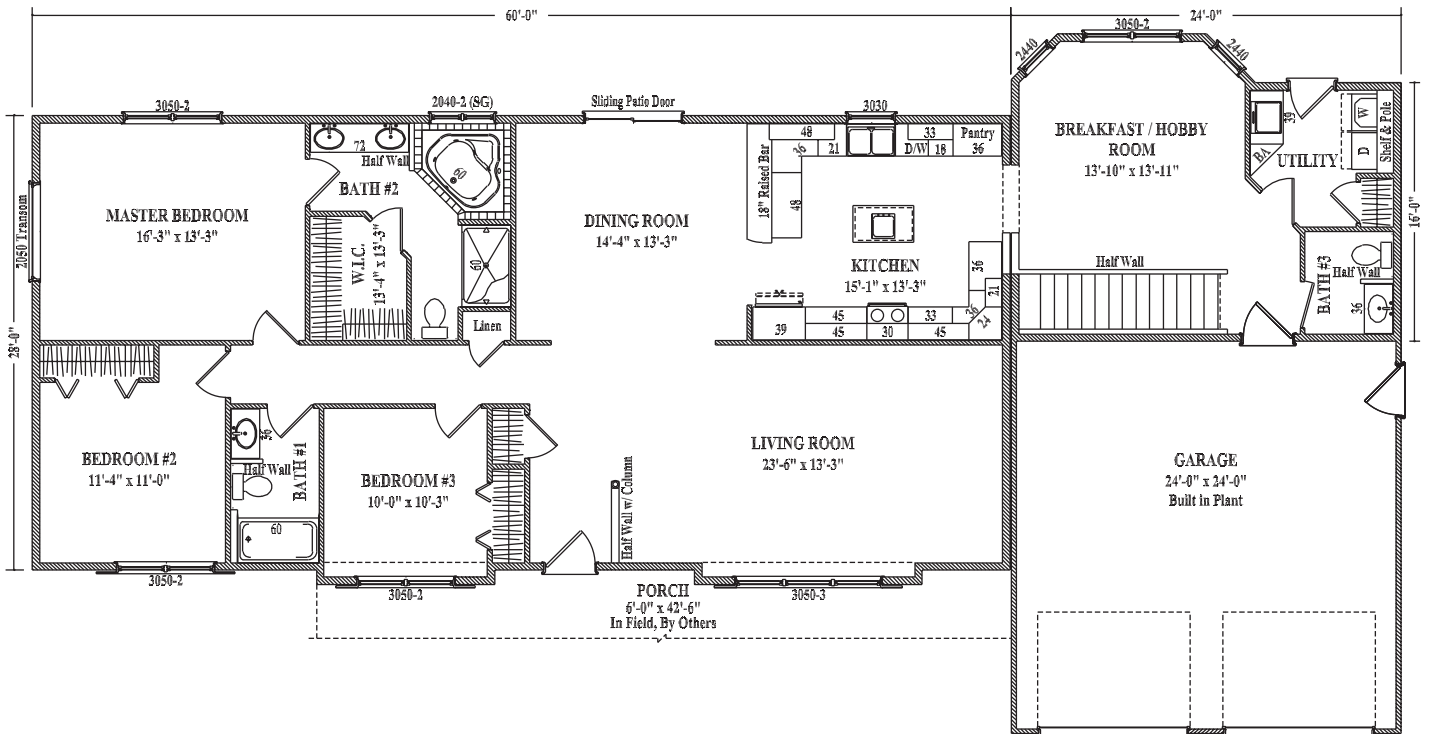

www.wardcraft.com  
1-888-WARDCRAFT

3 Bedrooms, 2½ Baths

# Seneca

Shown with 8/12 roof.

© 2004-2011 Wardcraft Homes

2,100 sq ft