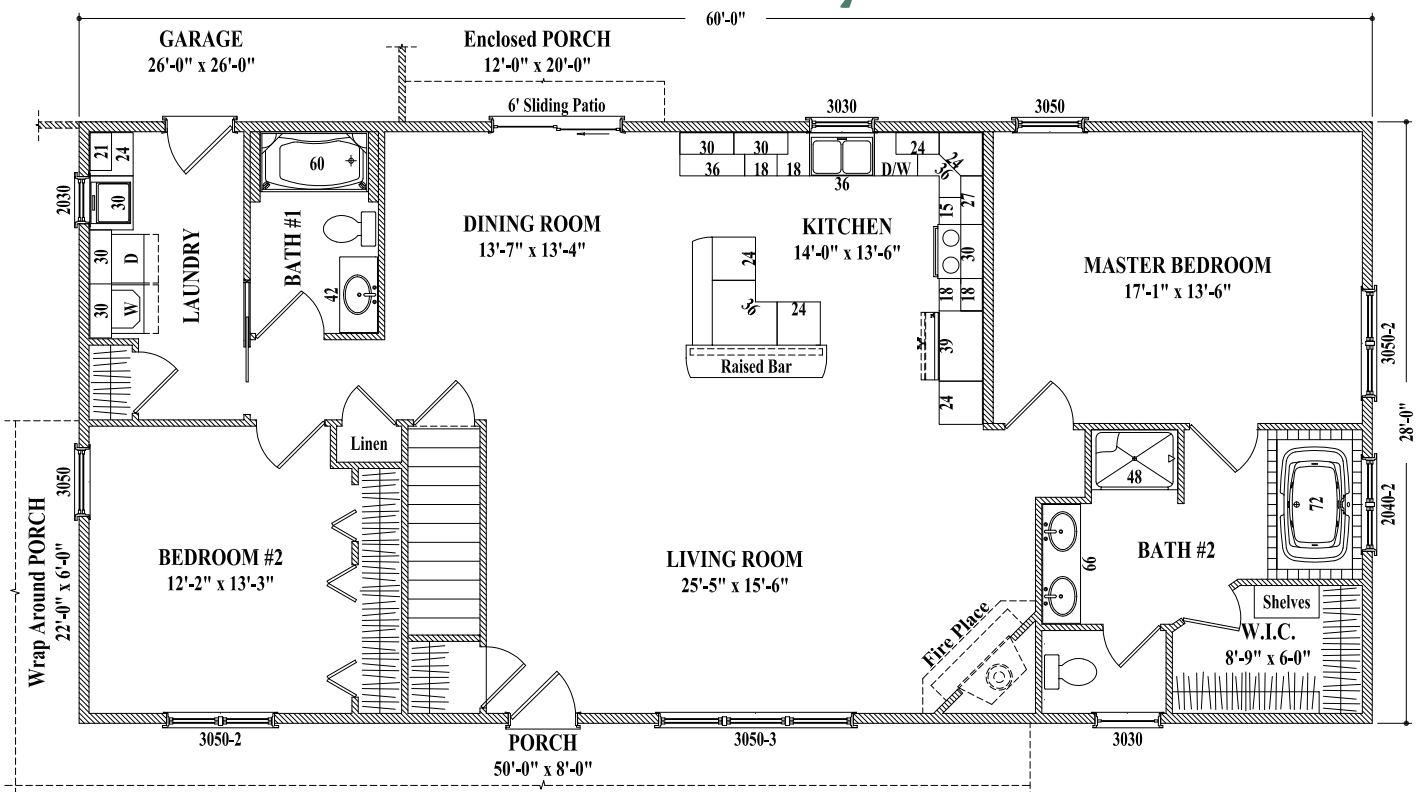

www.wardcraft.com
1-888-WARDCRAFT

2 Bedrooms, 2 Baths

Riley

Shown with 8/12 monotruss.

© 2008-2011 Wardcraft Homes

1,690 sq ft