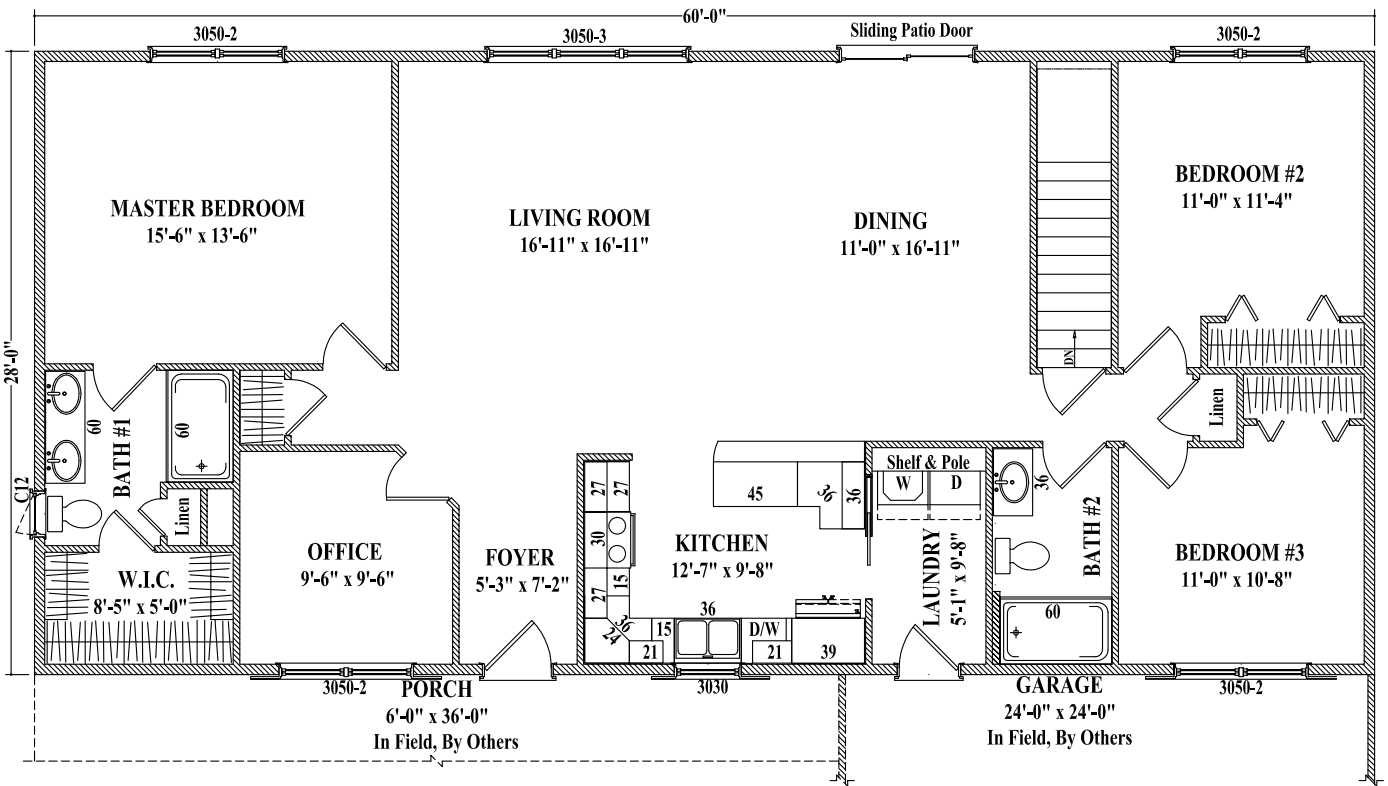

www.wardcraft.com  
1-888-WARDCRAFT

3 Bedrooms, 2 Baths & Office

# Richmond

Shown with 8/12 roof pitch.

© 1998-2011 Wardcraft Homes

1,680 sq ft