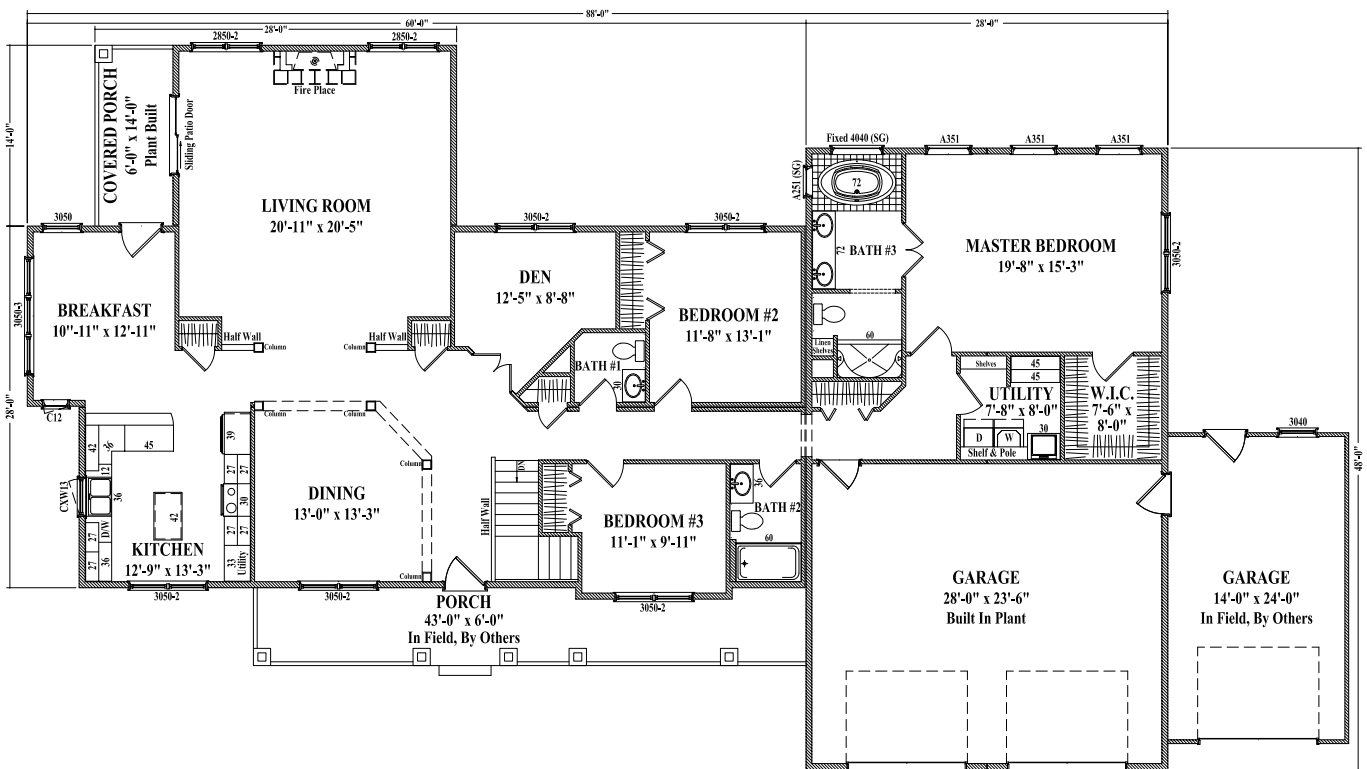

## 3 Bedrooms, 2½ Baths & Office

This home is designed to have the garage and hobby/laundry room built by Wardcraft and delivered to your job site, eliminating the need to build your garage on-site.

# Laramie

The dining room and entry area of this home, divided only by columns, welcomes you inside where you will also discover a den/home office with French doors. The enormous living room with fireplace and halfwalls with wood columns are the centerpieces of this large ranch. Prepare meals in the gourmet kitchen, which showcases an island and raised bar. The breakfast nook offers access to a covered porch. Each bedroom has a bathroom nearby for added convenience. The massive master suite includes a walk-in closet, whirlpool tub, double sink vanity and 5' shower with dual showerheads. The utility room is conveniently located by the master bedroom and garage. Choose a 2- or 3-car garage.

2,700 sq ft

© 2005-2011 Wardcraft Homes

Shown with 8/12 montotruss roof.