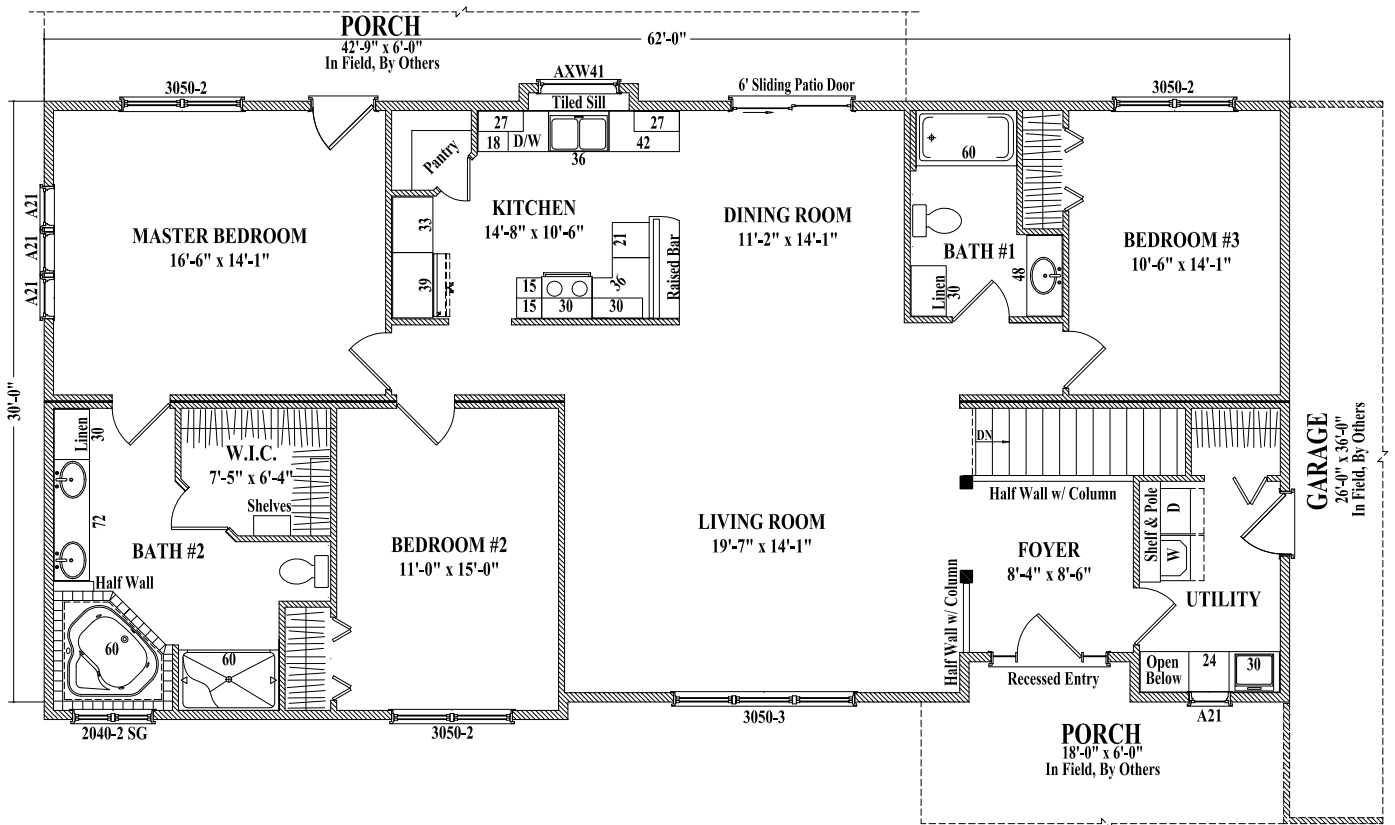

www.wardcraft.com
1-888-WARDCRAFT

3 Bedrooms, 2 Baths

Kinsley

This country home welcomes you with a nice entryway and large living room open to the dining room and kitchen with a large pantry. The master suite has a walk-in closet and private bathroom with whirlpool, double sink vanity and 5' shower with dual showerheads, with another bedroom nearby. A third bedroom and a second bathroom are located down the hall, as well as the laundry room.

1,860 sq ft

© 2007-2011 Wardcraft Homes

Shown with 8/12 roof pitch.