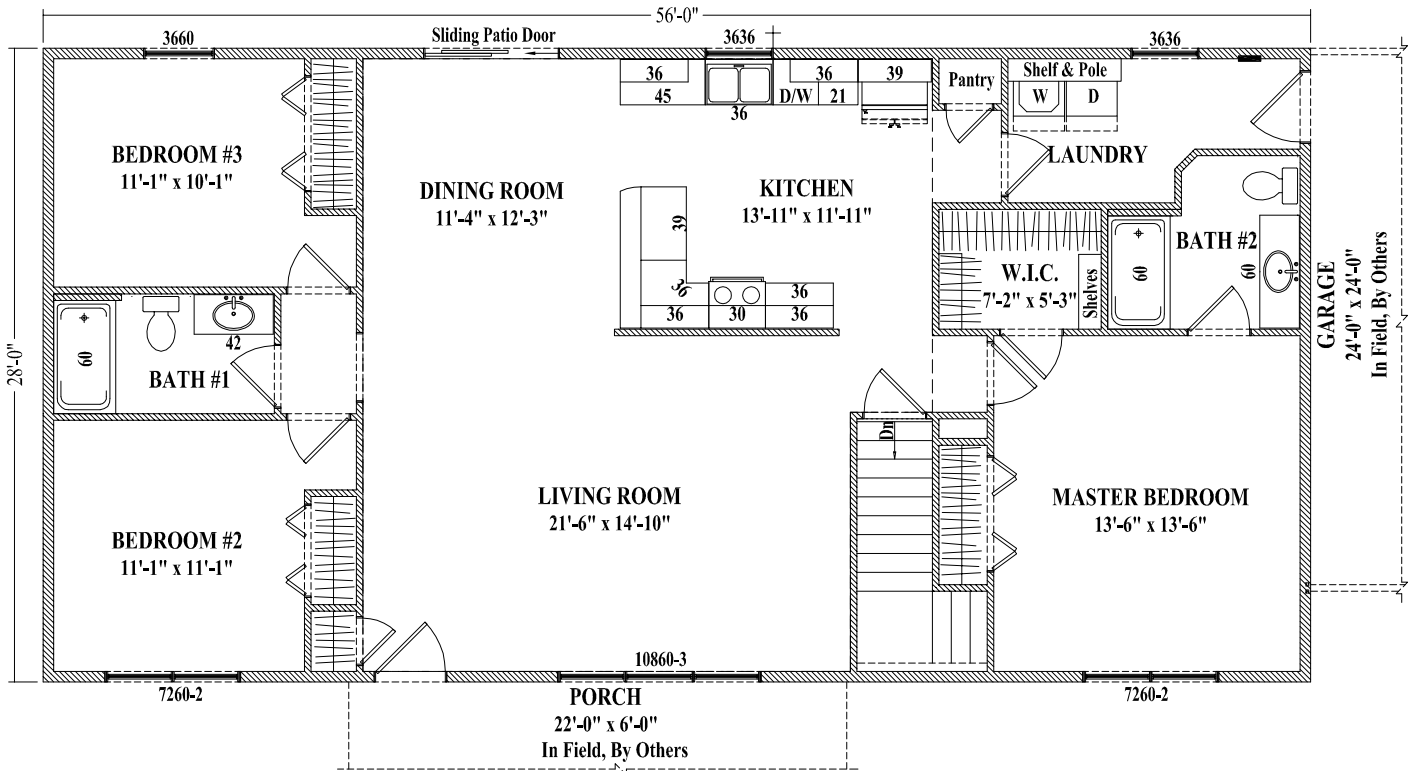

www.wardcraft.com  
1-888-WARDCRAFT

3 Bedrooms, 2 Baths

# Jamestown III

1,568 sq ft

© 2003-2011 Wardcraft Homes

Shown with 5/12 roof pitch.