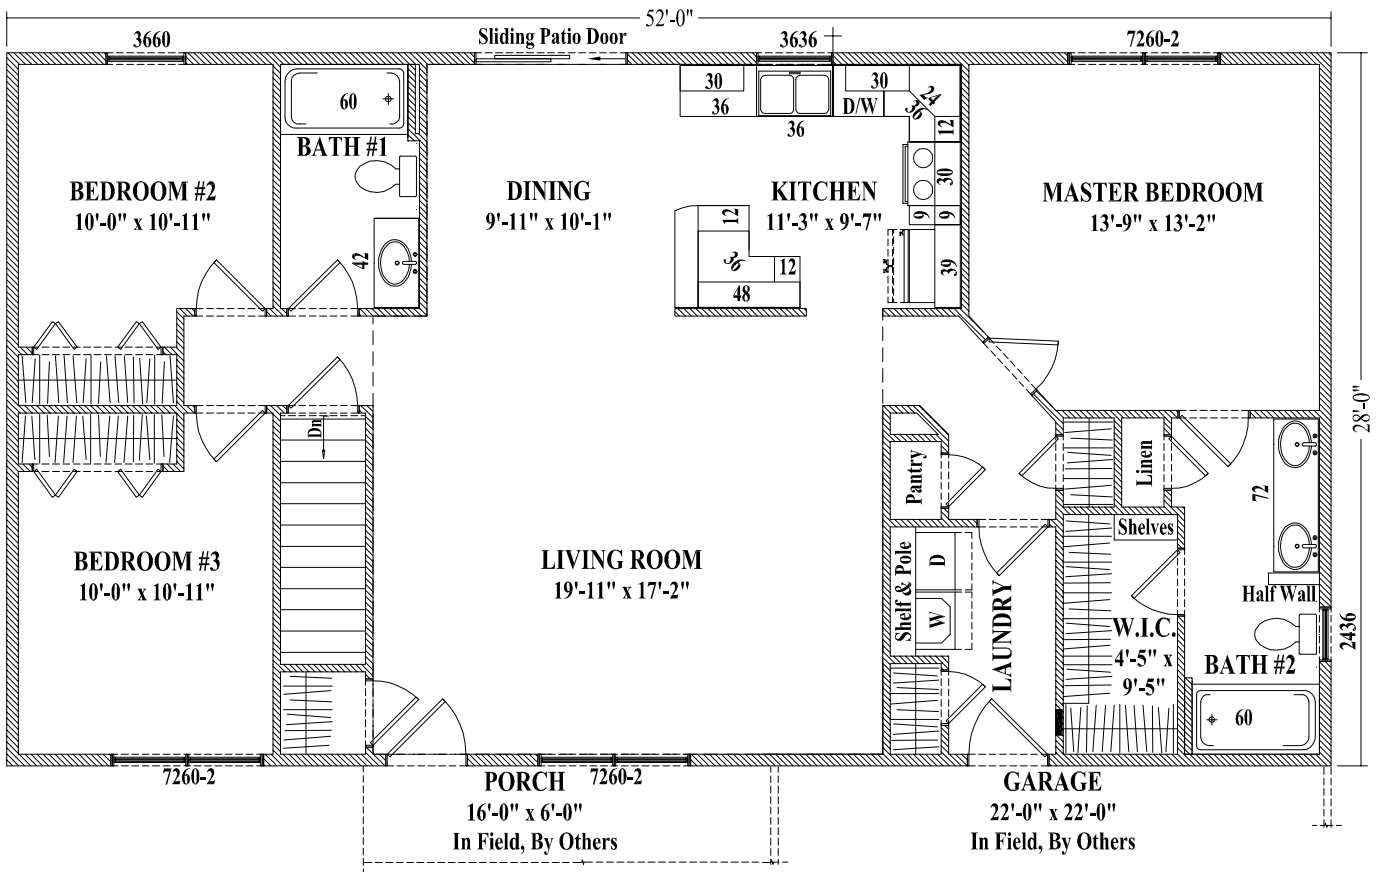

www.wardcraft.com
1-888-WARDCRAFT

3 Bedrooms, 2 Baths

Photo shows a modified plan with a triple window in the living room vs. a double. A 1,568 sq ft version of this plan is also available (Columbus II), ask your local authorized Wardcraft building professional for details.

Columbus I

Shown with 8/12 roof pitch.

© 2010-2011 Wardcraft Homes

1,456 sq ft