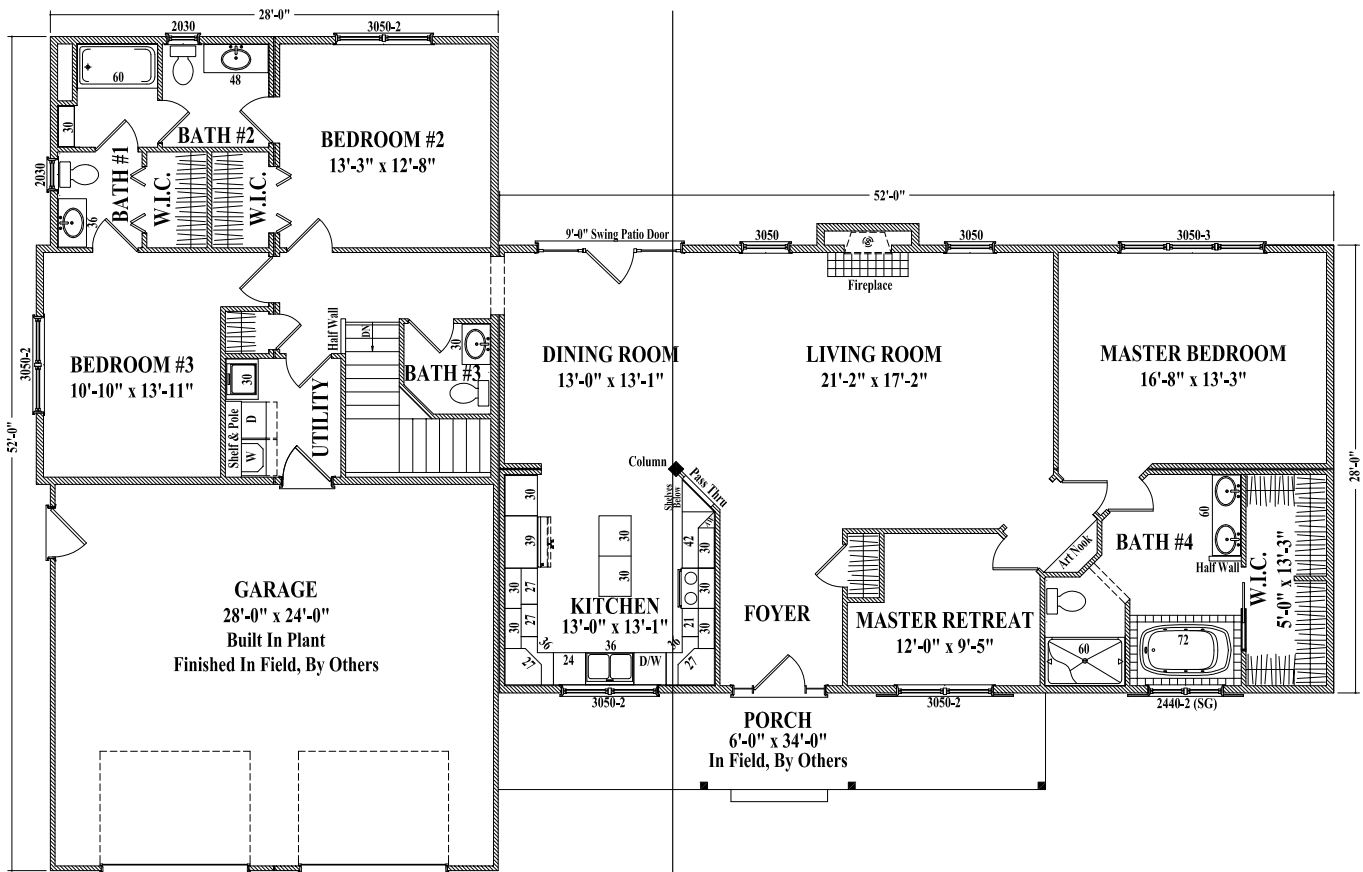

### 3 Bedrooms, 2½ Baths & Master Retreat

This home is designed to have the garage and two bedrooms behind it built by Wardcraft and delivered to your job site, eliminating the need to build your garage on-site.

# Callaway

This home offers room and privacy for everyone. The gourmet kitchen wraps around a central island. The large living room features a fireplace and is open to the dining room. Just off the living room is the private master suite, complete with a separate master retreat, art nook, walk-in closet and bathroom with whirlpool, double sink vanity and 5' shower with dual showerheads. Two more bedrooms at the other end of the home each have walk-in closets and share bathrooms, with an additional half bath nearby.

2,240 sq ft

© 2007-2011 Wardcraft Homes

Shown with 8/12 roof pitch.