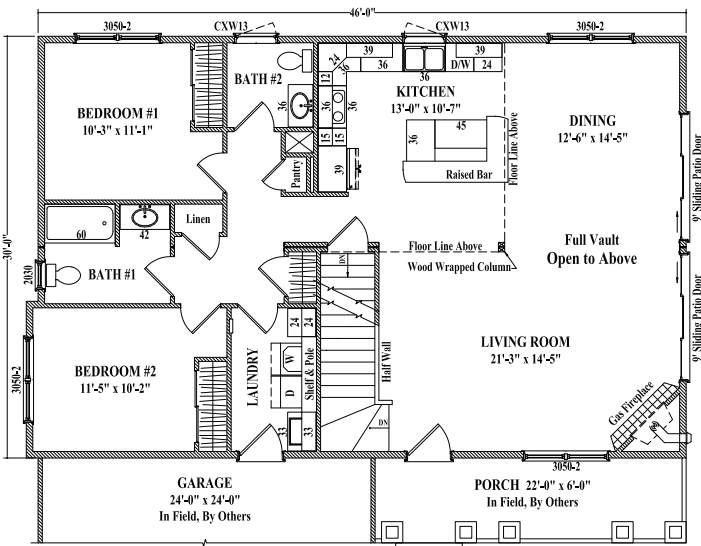

www.wardcraft.com  
1-888-WARDCRAFT

3 Bedrooms, 2½ Baths & Loft

## Ceilings First Floor

## Second Floor

Bakersfield Side Elevation with Full Vault

© 2007-2011 Wardcraft Homes

Shown with a 9½/12 roof pitch and 9' ceilings on first floor with full vault living and dining rooms.

2,060 sq ft