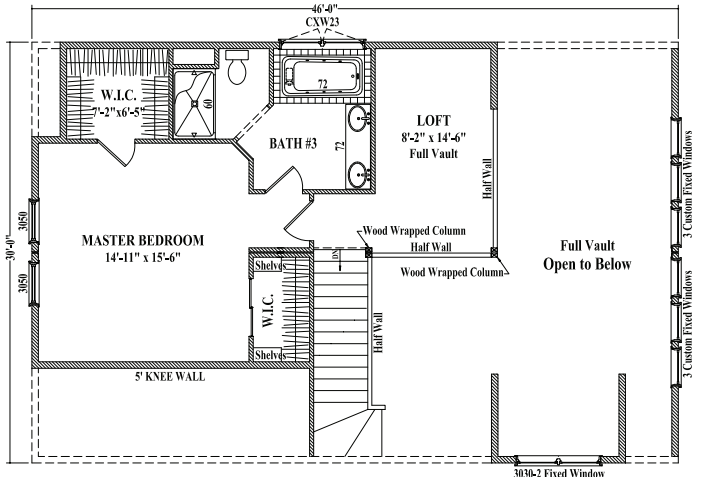

www.wardcraft.com  
1-888-WARDCRAFT

3 Bedrooms, 2½ Baths & Loft

## Ceilings First Floor

## Second Floor

Bakersfield Side Elevation with Full Vault

© 2007-2011 Wardcraft Homes

Shown with a 9½/12 roof pitch and 9' ceilings on first floor with full vault living and dining rooms.

2,060 sq ft