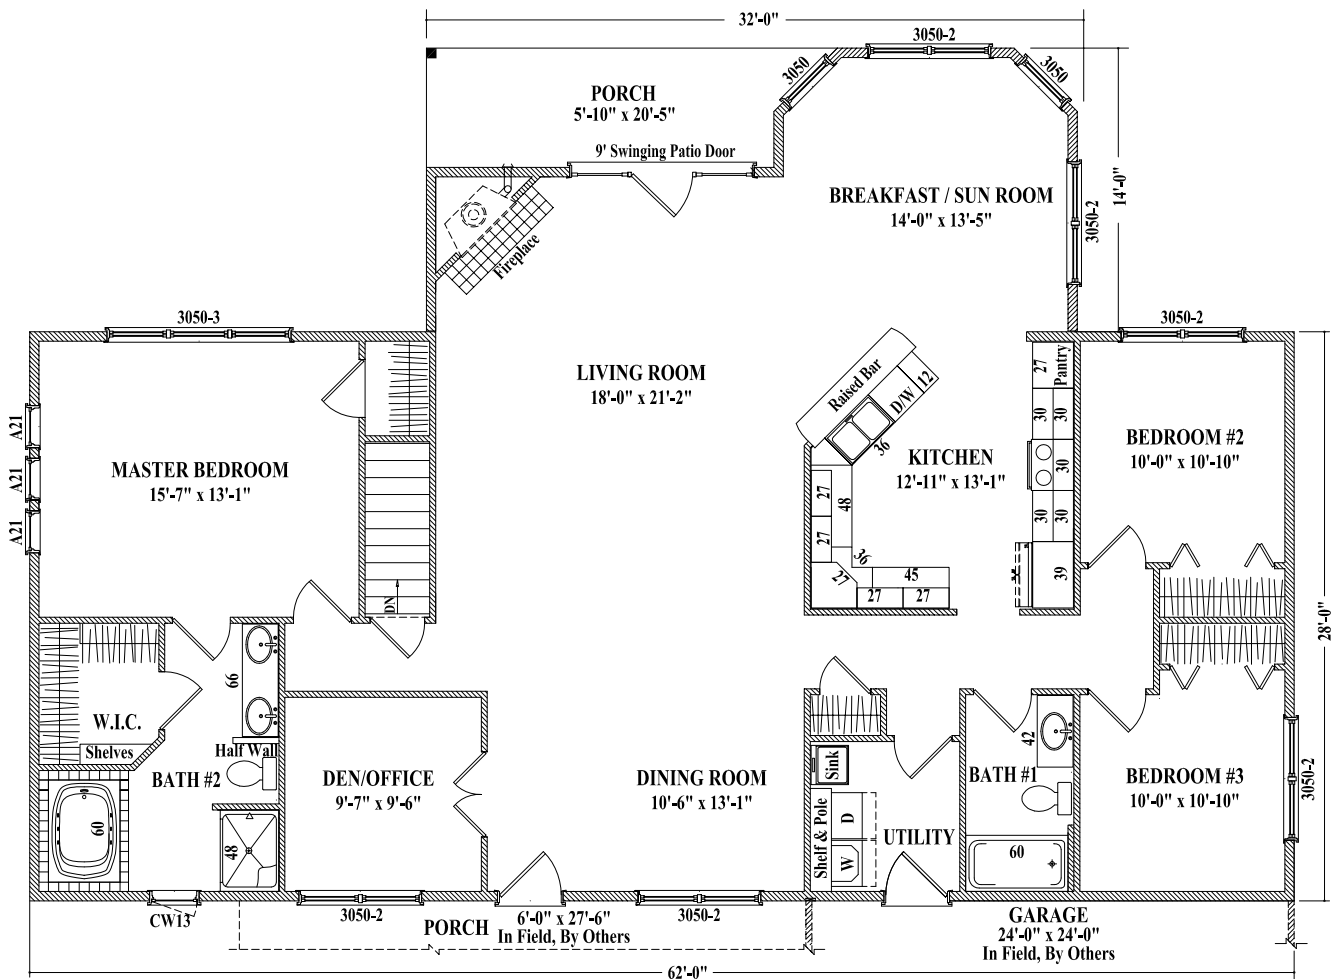

www.wardcraft.com
1-888-WARDCRAFT

3 Bedrooms, 2 Baths & Office

Alexandria III

2,184 sq ft

© 2007-2011 Wardcraft Homes

Shown with 8/12 monotruss roof.